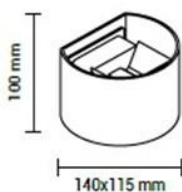

Dimensioni :

100x100x100mm

100x100x100mm

100x100x100mm

Applique 2 Raggi - Angolo Regolabile 0-90° IP54

new

A+

12W