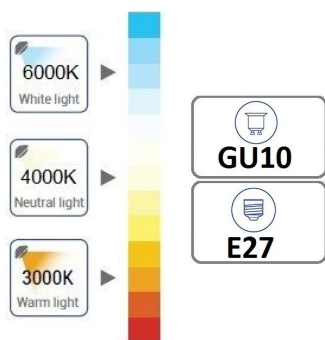

IP54

IP44

Dimensioni :

180x120x50mm

260x160x100mm

260x160x100mm

Plafoniere Giardino IP44 E27-GU10

new