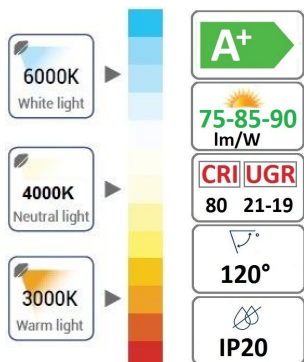

Dimensioni :

Ø600X15mm

Ø600X15mm

Ø600X15mm

Pannello Led 600x600 Eco UGR 19-21

new

Cod. Catalogo

XT004010-3000/4000/6000