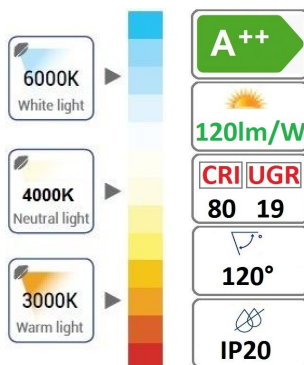

IP20

IP20

Dimensioni :

595x595x12mm

595x595x12mm

595x595x12mm

Pannello Led 600x600 HE UGR19 120lm/W

new