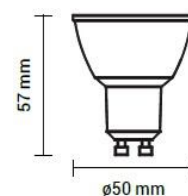

Applique da Soffitto 1xGU10 IP20

new

A+

1xGU10

1xGU10

1xGU10