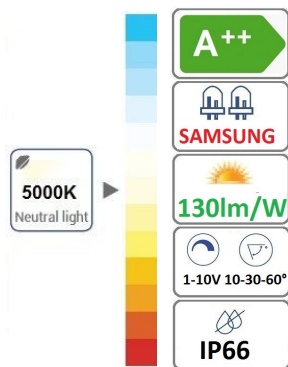

Proiettore Grandi Aree 130lm/W 10°-30°-60°

new

250W

500W

750W

1000W