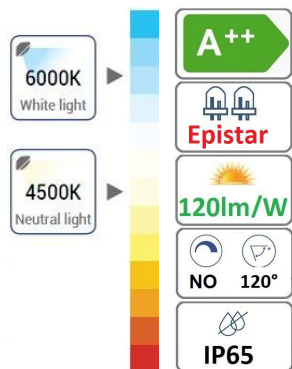

Proiettore ECO-H 120lm/W

150W