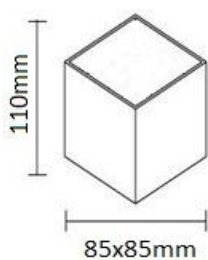

Applique da Soffitto 1xGU10 IP20

new

A+

1xGU10

1xGU10

1xGU10