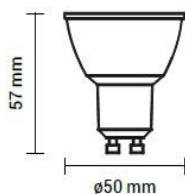

Appliche da Parete 2xGU10 IP54

new

A+